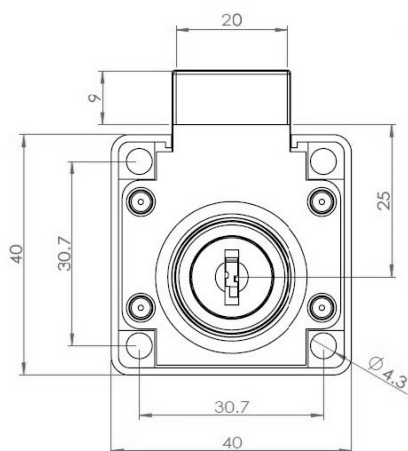

PRODUCT SHEET

Description:

Rim Lock 850, $\varnothing 19 \times 22 \text{mm}$, Drawer, Brass Pl, CK SISO, KA D20

Item number:

14.01.068-0

Units	Box	Carton	HS Code	Barcode
Pcs.	12	192	8301300000	
				5704866032544