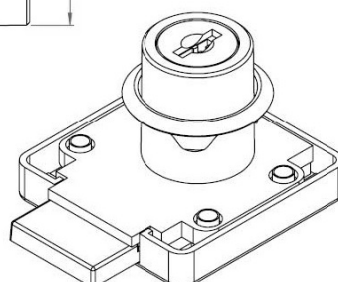

PRODUCT SHEET

Description:

Rim Lock 850, $\varnothing 19 \times 22 \text{mm}$, Drawer, Brass Pl, CK SISO, KA D20

Item number:

14.01.068-0

Units	Box	Carton	HS Code	Barcode
Pcs.	12	192	8301300000	
				5704866032544