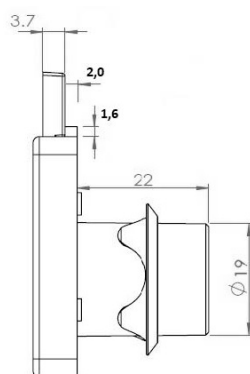

PRODUCT SHEET

Description:

Rim Lock 850, $\varnothing 19 \times 22 \text{mm}$, Drawer, Brass Pl, CK SISO, KA D20

Item number:

14.01.068-0

Units	Box	Carton	HS Code	Barcode
Pcs.	12	192	8301300000	
				5704866032544